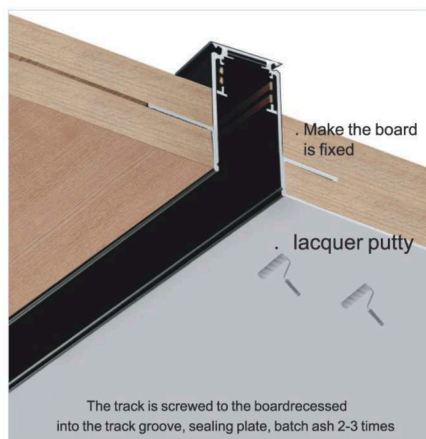

# Magnetic flush-mounted ceiling profiles M2 line

## 3000 mm

Warranty 5 years

Size 62.6\*46.9\*\*3000mm

Installation Recessed Track rail

Material Aluminium + copper

Color Sand White / Sand Black

### Fixation of magnetic track

- When the keel is hoisted, make the board is fixed
- Slotting width is 35-40mm
- The track need to fix to the board
- Shrouding the board, plaster